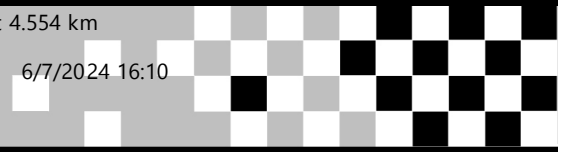

Licensed to: Chang International Circuit

PT MAXNITRON RACING SERIES R.1-2

Sorted on best lap time

K65 RACING CIRCUIT

Chang International Circuit 4.554 km

FREE PRACTICE

6/7/2024 16:10

Practice (15:00 Time) started at 16:10:02