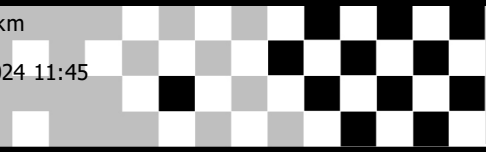

IDEMITSU SUPER TURBO THAILAND 2024 R.3-4

Sorted on Laps

SUPER TURBO D2 + JAPAN 20+

Chang International Circuit 4.554 km

Result RACE 4

5/19/2024 11:45

Race (12 Laps) started at 11:45:57

Pos	No.	Name	Team	Class	Laps	Best Tm	In	Total Time	Diff
1	69	WISAWACHIT MANEEPHAN	BBB EVBIKE DUCKHAMS สยามยนต์ โค้ดราช	Twin Cam B	12	1:58.139	5	24:00.629	
2	10	NATCHAPOL PRATEEPBUSAKORN	LEXMOTEC x G.BEAR	Twin Cam B	12	1:58.672	5	24:08.387	7.758
3	20	MANOP JITTHAMVARAPORN	TBM ต่ายนางมด & WAXONE RACING	Twin Cam	12	1:59.424	5	24:16.406	15.777
4	15	TANASAK CHOT	TTW SIRITOUCH ซอโซ่ AUTO PAINTING BY A SERVICE RACING	Twin Cam B	12	1:59.548	3	24:24.068	23.439
5	42	YOORANUN ORANPASERT	WISE BY THE HUB CHATCHAI RACING	Twin Cam	12	2:01.208	12	24:27.863	27.234
Not classified									
DNF	59	VITTAYASIT PROMPUAK	MUGEN THAILAND SINGHA RPM RACING TEAM	Single Cam	5	2:01.217	2	10:45.454	DNF
DNF	99	GERARD KREBS	SIGMA MOTORSPORT	Twin Cam	2	2:00.205	2	4:05.442	DNF
DNS	45	KACHAPAN SAN-NGAM	ซอโซ่ CAKE AND COFFEE AUTO PAINTING BY เห่ง	Single Cam			0		DNS