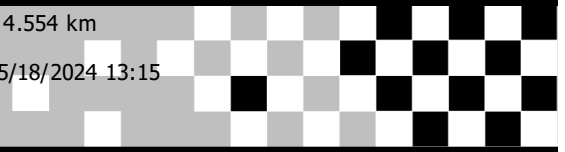

IDEMITSU SUPER TURBO THAILAND 2024 R.3-4

Sorted on Laps

SUPER TURBO D2 + JAPAN 20+

Chang International Circuit 4.554 km

Result RACE 3

5/18/2024 13:15

Race (12 Laps) started at 13:16:07

Pos	No.	Name	Team	Class	Laps	Best Tm	In	Total Time	Diff
Single Cam									
1	59	VITTAYASIT PROMPUAK	MUGEN THAILAND SINGHA RPM RACING TEAM	Single Cam	11	2:00.231	3	22:22.099	
Not classified									
DNS	45	KACHAPAN SAN-NGAM	ซอโฌ CAKE AND COFFEE AUTO PAINTING BY เฌง	Single Cam			0		DNS
Twin Cam									
1	20	MANOP JITTHAMVARAPORN	TBM ต๋ายบมด & WAXONE RACING	Twin Cam	12	1:58.592	3	23:55.057	
Not classified									
DNF	99	GERARD KREBS	SIGMA MOTORSPORT	Twin Cam	9	1:59.029	5	20:40.960	DNF
DNF	42	YOORANUN ORANPASERT	WISE BY THE HUB CHATCHAI RACING	Twin Cam	8	1:57.927	5	15:52.746	DNF
Twin Cam B									
1	10	NATCHAPOL PRATEEPBUSAKORN	LEXMOTEC x G.BEAR	Twin Cam B	12	1:58.481	9	23:56.595	
2	15	TANASAK CHOT	TTW SIRITOUCH ซอโฌ AUTO PAINTING BY A SERVICE RACING	Twin Cam B	11	2:00.959	4	22:52.616	1 Lap
3	69	WISAWACHIT MANEEPAN	BBB EVBIKE DUCKHAMS สบวบมด ๓๓๓๓	Twin Cam B	8	1:59.129	4	24:02.717	4 Laps